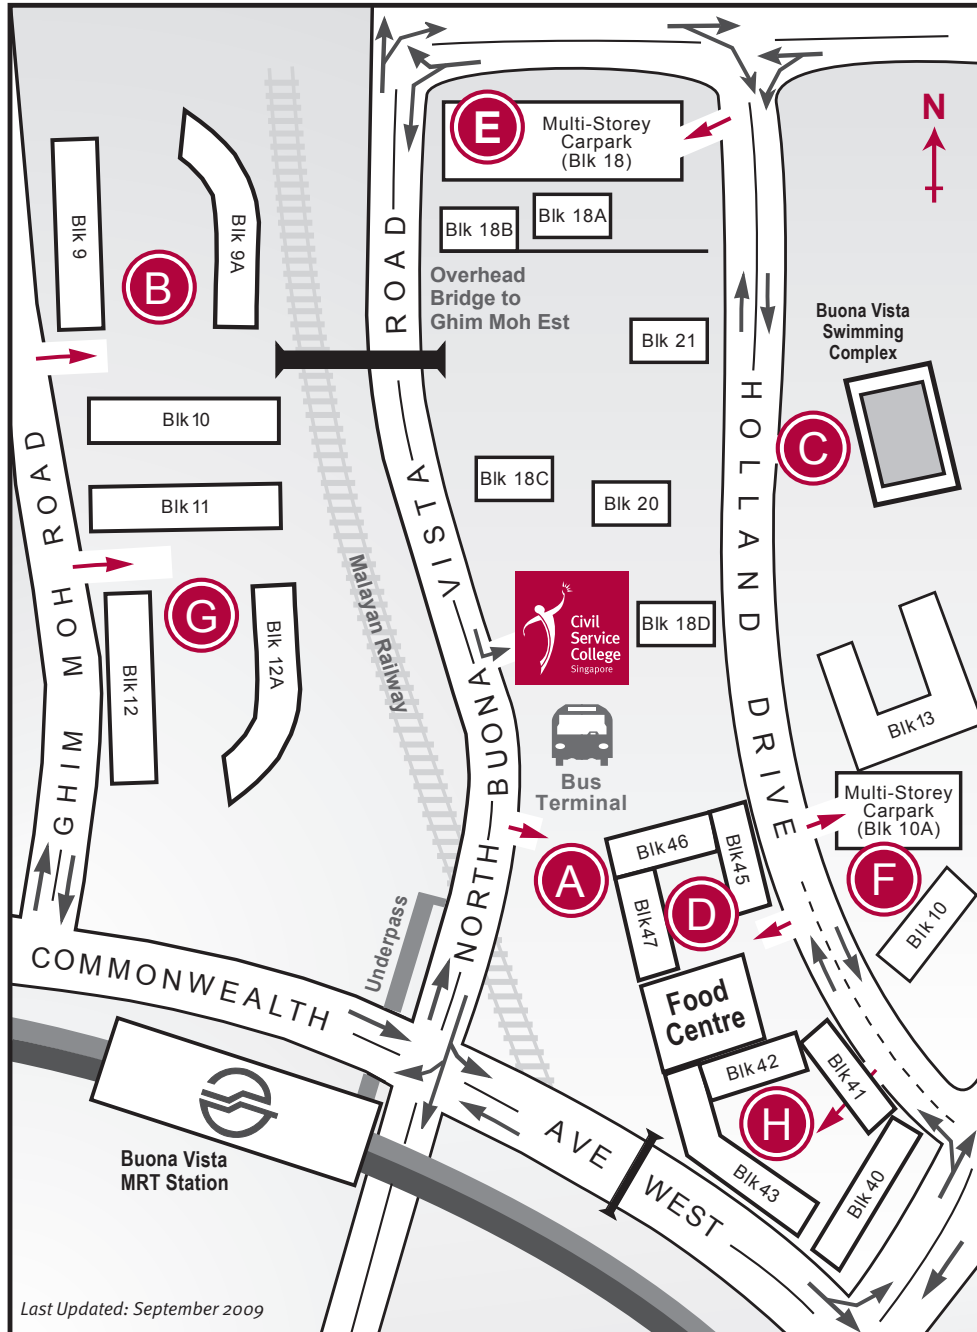

HDB Car Parks Around CSC

Last Updated: September 2009

As the CSC car park is very limited in capacity, you may wish to consider parking in one of the HDB car parks in the vicinity.

Car Park	Approx. No. of Lots	Estimated Walking Time to CSC	Directions to CSC	Car Park Type
A	58	3 mins	Walk north along Buona Vista Road. CSC is on the right.	Coupon Parking
B	237	4 mins	Cross overhead bridge at Blk 10 and take the sheltered walkway to CSC side entrance	Coupon Parking
C	38	4 mins	Walk south along Holland Drive. Cross the road and walk towards The Bus Terminal. CSC is to the right.	Coupon Parking
D	30	5 mins	Walk towards Blk 47 and past the Bus Terminal. Turn right towards CSC.	Coupon Parking
E	491	5 mins	Walk south along North Buona Vista Road. CSC is on the left.	Coupon Parking
F	175	6 mins	Cross Holland Drive to the Food Centre. Walk through Blk 47 and past the Bus Terminal. Turn right towards CSC.	Coupon Parking
G	266	6 mins	Cross overhead bridge at Blk 10 and take the sheltered walkway to CSC side entrance.	Park & Ride Coupon Parking
H	96	7 mins	Walk through Blk 4, the Food Centre and Blk 47 and past the Bus Terminal. Turn right towards CSC.	EPS Parking